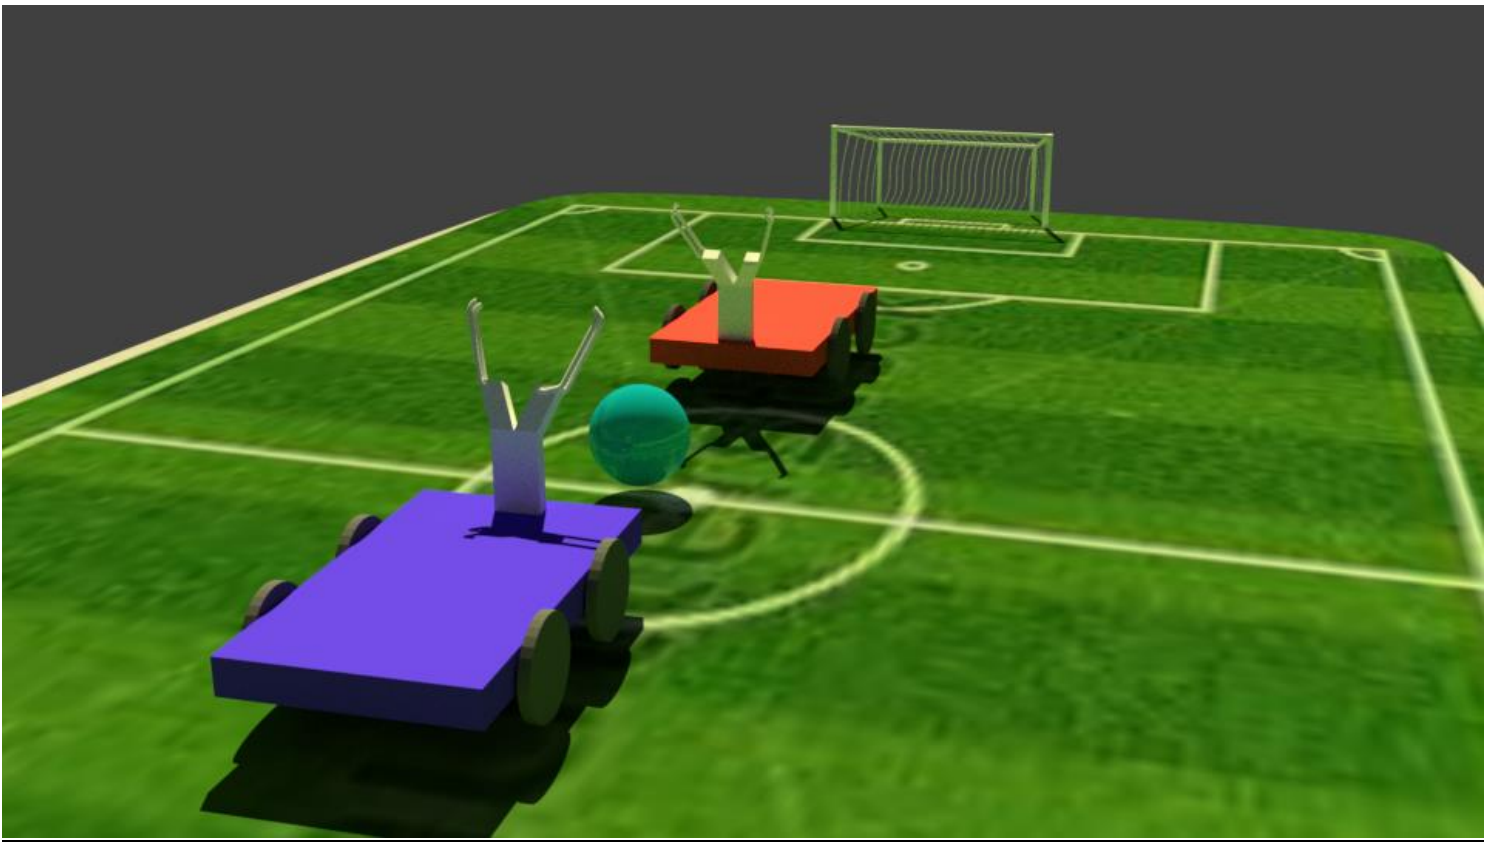

### THE ROBOFIFA

ROBOFIFA IS A SPORT ORGANISED BY ROBOFIXX CLUB BCET DGR.

IT'S AIM TO CREATE A TEAM OF BOTS , WHICH ARE CAPABLE OF PLAYING FOOTBALL JUST LIKE HUMAN BEING PLAY . NOW IT'S YOUR TURN TO MAKE A BOT & PLAY THIS GAME ACCURATELY , AND BEAT YOUR OPPONENT TO WIN THIS MEGA EVENT.

### GAME PLAY:-

- PLACE YOUR BOT AT STARTING POINT AS INSTRUCTED.
- AFFTER COUNTDOWN START MOVING YOUR BOT TOWARD THE BALL. (POINT FOR GRAB (+VE) , DRAG POINT (-VE))
- ENTRY OF BOT TO OTHER'S COURT IS PROTIBITED AT STARTING TIME.
- THE GRABER WILL GET A CHANCE TO MAKE A GOAL , WHILE EITHER WILL DEFEND THE OPPONENTS BOT.
- IF THE BALL COMES OUT OF THE GRIP OF BOT THEN AGAIN BOTH BOT HAVE EQUAL CHANCE TO GRAB THE BALL.(-VE POINT )
- HARM TO THE ARENA LEADS TO NEGATIVE .
- NO MOVEMENT OF THE BOT IN ARENA LEADS TO DISQUALIFLY.
- TECHINCAL TIME OUT OF TWO MINUTES WILL BE GIVEN ONLY ONCE.